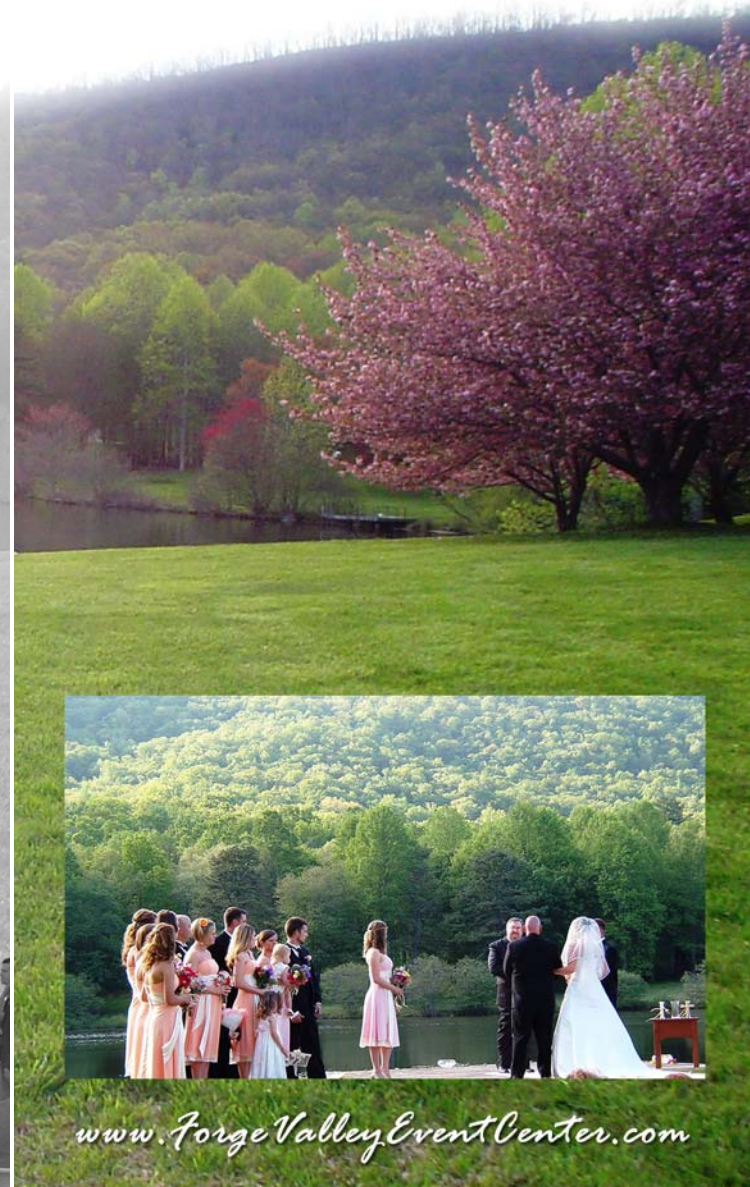

www.ForgeValleyEventCenter.com